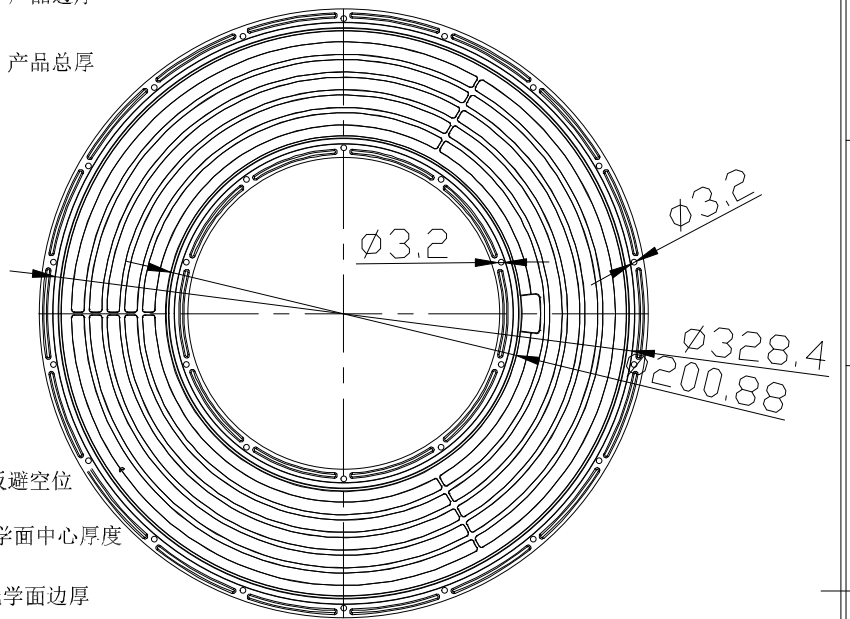

6.5 C 产品边厚  
8.03 D 产品总厚

E 2 2.0mm铝基板避空位  
4.66 F 光学面中心厚度  
1.8 G 光学面边厚

NOTE:  
1. ALL SURFACES NO SHRINKAGE, BURRS, JUNCTION LINES ALLOWED  
2. CRITICAL DIMENSIONS ARE INDICATED ON THE DRAWING  
3. ALL INDICATED SURFACES ARE POLISHED, THE OPTICAL SURFACE POLISHING MUST BE SPI-A1 STANDARD  
4. THE PARTS IS COMPLIANT TO ROHS AND REACH STANDARD

CHANGE					PART		颜色	Transparency	SCALE	1:1		ASAHI OPTICS LIMITED		
					0 ~ 10	±0.05	COLOR		UNIT	mm				
					10 ~ 20	±0.10	材質	PMMA	SIZE	A4		料號	PART NO.	UF0344D60G, 90G, 120G-200W-K176
	A/0		2021-05-21		NEW		設計	C. Y. CAI	2021-05-21			品名	Product:	Street light lens
	REV	日期	變更說明		變更	核准	核准							
	DATE	MODIFICATION DESCRIPTION		CHANGE	APPROVE	APPROVE								