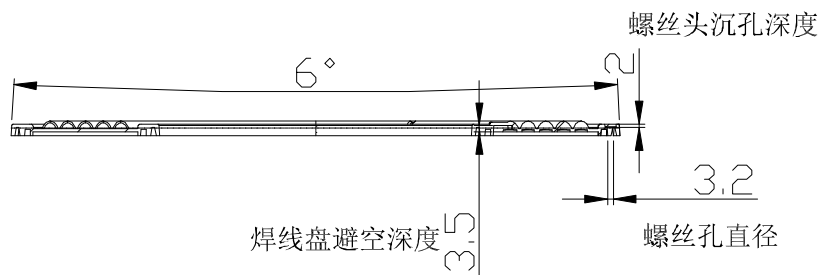

6.5 C 产品边厚  
8.03 D 产品总厚

E 2 2.0mm铝基板避空位  
4.66 F 光学面中心厚度  
1.8 G 光学面边厚

NOTE:  
1. ALL SURFACES NO SHRINKAGE, BURRS, JUNCTION LINES ALLOWED  
2. CRITICAL DIMENSIONS ARE INDICATED ON THE DRAWING  
3. ALL INDICATED SURFACES ARE POLISHED, THE OPTICAL SURFACE POLISHING MUST BE SPI-A1 STANDARD  
4. THE PARTS IS COMPLIANT TO ROHS AND REACH STANDARD

CHANGE					PART		颜色	Transparency	SCALE	1:1		ASAHI OPTICS LIMITED		
					0 ~ 10	±0.05	COLOR		UNIT	mm				
					10 ~ 20	±0.10	材質	PMMA	SIZE	A4		料號	PART NO.	UF0344D60G, 90G, 120G-200W-K176
	A/0		2021-05-21		NEW		設計	C. Y. CAI	2021-05-21			品名	Product:	Street light lens
	REV	日期	變更說明		變更	核准	核准							
	DATE	MODIFICATION DESCRIPTION		CHANGE	APPROVE	APPROVE								